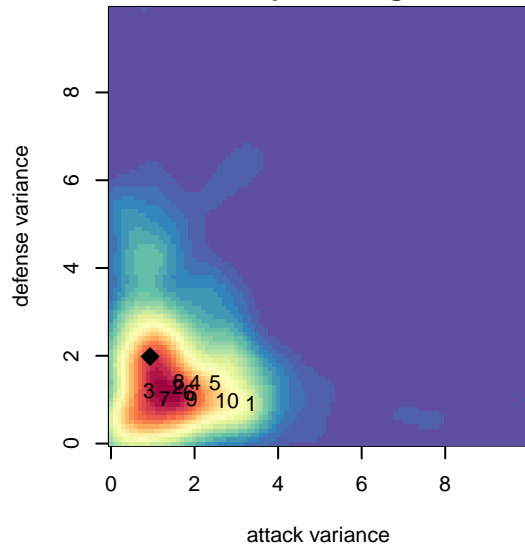

# GS Surf B B01

GS Surf  
 Bothel, WA  
 B01 total strength=1491  
 attack=14.11 defense=8.54  
 fall league = RCL B01 Div 3

alt names used:  
 GS Surf B01 B  
 GS Surf B01 White  
 25 GS Surf B01 White  
 GREATER SEATTLE SURF B01 B  
 GS Surf B01 B  
 Greater Seattle Surf B01B

Venues played:  
 2017 Clash At the Border Gold/Silver/Bronze  
 2017 Sounders FC Cup BU17  
 2017 Rimland Challenge U17  
 2017 RCL B01 Div 3  
 2017 PacNW Winter Classic 2001 Showcase P  
 2017 WYS Presidents Cup B01 Division 2

**attack and defense variance (black dot)  
relative to other teams  
and top 10 in region**

**attack and defense rating  
relative to others at age  
and all opponents in last 13 months**

**Performance relative to 13 month average**