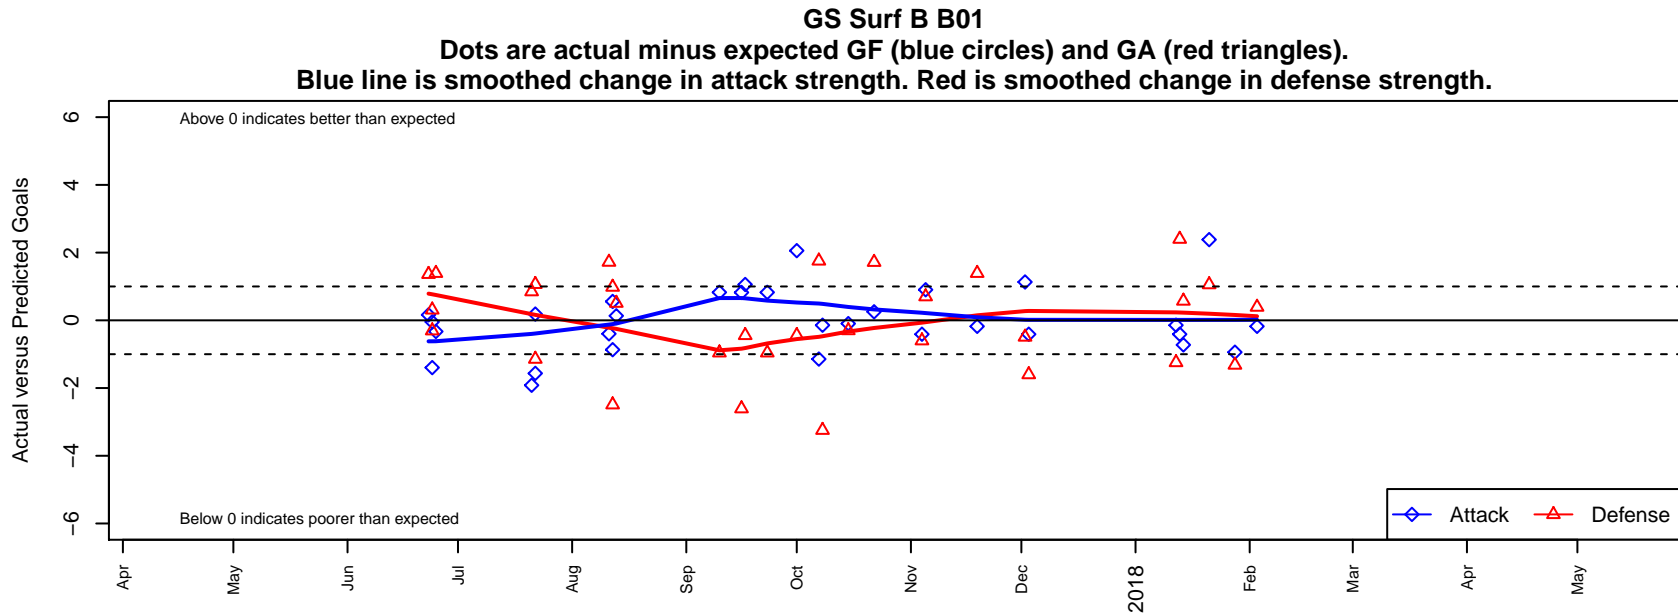

# GS Surf B B01

GS Surf  
 Bothel, WA  
 B01 total strength=1491  
 attack=14.11 defense=8.54  
 fall league = RCL B01 Div 3

alt names used:  
 GS Surf B01 B  
 GS Surf B01 White  
 25 GS Surf B01 White  
 GREATER SEATTLE SURF B01 B  
 GS Surf B01 B  
 Greater Seattle Surf B01B

**attack and defense variance (black dot)  
relative to other teams  
and top 10 in region**

**attack and defense rating  
relative to others at age  
and all opponents in last 13 months**

**Performance relative to 13 month average**