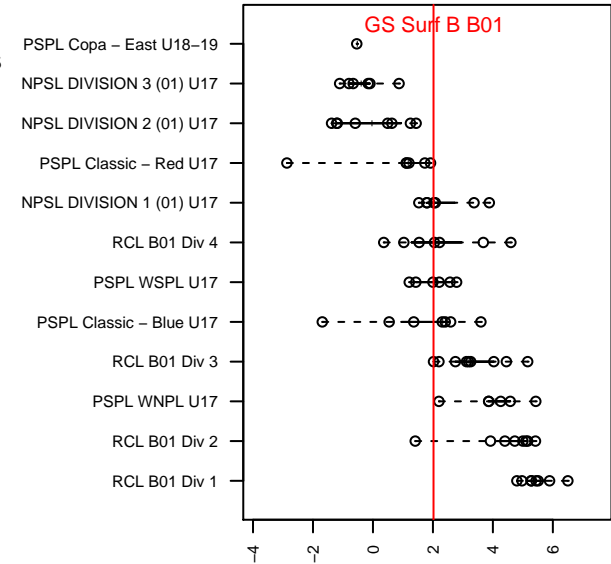

# GS Surf B B01

GS Surf  
 Bothel, WA  
 B01 total strength=1491  
 attack=14.11 defense=8.54  
 fall league = RCL B01 Div 3

alt names used:  
 GS Surf B01 B  
 GS Surf B01 White  
 25 GS Surf B01 White  
 GREATER SEATTLE SURF B01 B  
 GS Surf B01 B  
 Greater Seattle Surf B01B

**attack and defense variance (black dot)  
relative to other teams  
and top 10 in region**

**attack and defense rating  
relative to others at age  
and all opponents in last 13 months**

**Performance relative to 13 month average**