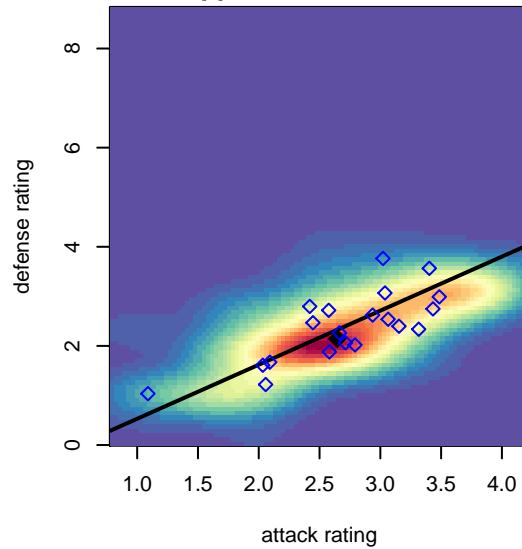

# GS Surf B B01

GS Surf  
 Bothel, WA  
 B01 total strength=1491  
 attack=14.11 defense=8.54  
 fall league = RCL B01 Div 3

alt names used:  
 GS Surf B01 B  
 GS Surf B01 White  
 25 GS Surf B01 White  
 GREATER SEATTLE SURF B01 B  
 GS Surf B01 B  
 Greater Seattle Surf B01B

**attack and defense variance (black dot)  
relative to other teams  
and top 10 in region**

**attack and defense rating  
relative to others at age  
and all opponents in last 13 months**

**Performance relative to 13 month average**