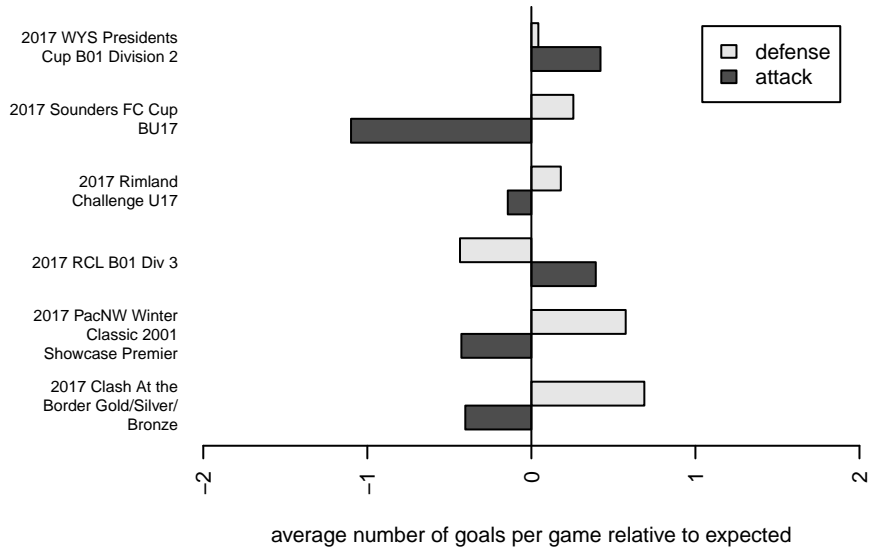

# GS Surf B B01

GS Surf  
 Bothel, WA  
 B01 total strength=1491  
 attack=14.11 defense=8.54  
 fall league = RCL B01 Div 3

alt names used:  
 GS Surf B01 B  
 GS Surf B01 White  
 25 GS Surf B01 White  
 GREATER SEATTLE SURF B01 B  
 GS Surf B01 B  
 Greater Seattle Surf B01B

Venues played:  
 2017 Clash At the Border Gold/Silver/Bronze  
 2017 Sounders FC Cup BU17  
 2017 Rimland Challenge U17  
 2017 RCL B01 Div 3  
 2017 PacNW Winter Classic 2001 Showcase P  
 2017 WYS Presidents Cup B01 Division 2

**attack and defense variance (black dot)  
relative to other teams  
and top 10 in region**

**attack and defense rating  
relative to others at age  
and all opponents in last 13 months**

**Performance relative to 13 month average**