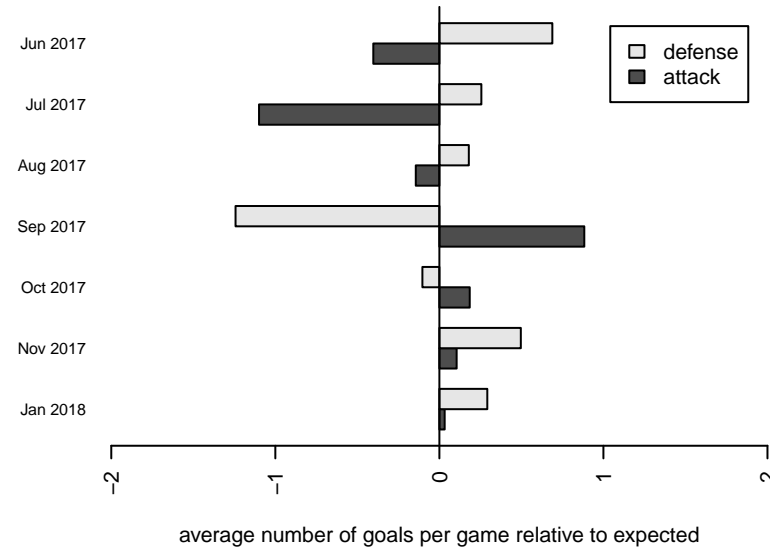

Performance relative to 13 month average